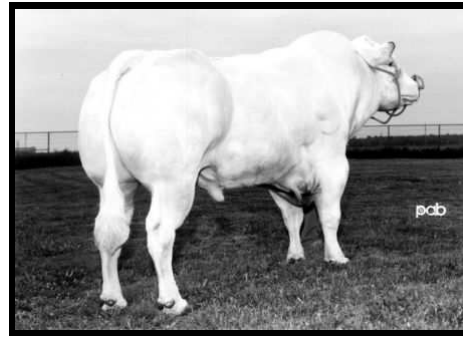

Ideale Red CHERRY-BOMB

Sire: Geant De Beemont
Lawns Crackerjack
Amie De Coquaine

Dam: Inexes De La Croiz De Mer
Ideale Lady in Red
Limousin X

Born: 16/07/2005 **Tattoo:**

Breeder: La Ferme Id ale **Reg. #:** CAN R450

Owner: La Ferme Id ale **BW:**

Weight: **AWW:**

Height: **AYW:**

Scrotal: **Stud code:** 200BB0100

ACC	EPD	Average	TOP
-----	-----	---------	-----

Comments:

- New polled Belgian Blue genetics
- Improved calving ease combined with Belgian Blue muscling